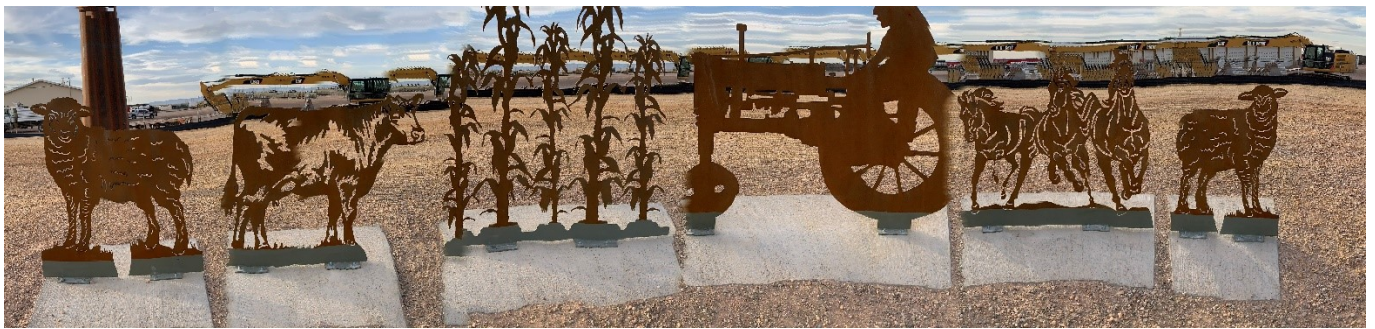

## Cedar City Economic Monuments – 34 North Kitty Hawk Silhouettes

QR to get to this Location:

QR to List of SUP Monuments:

QR to get to this page:

Longitude: -112.905556; Latitude: 37.814861; Elevation 5943'; CC-34 North Kitty Hawk Silhouettes

6 Silhouette Panorama on north side of Kitty Hawk and intersection with Bulldog and Coal Creek Roads

West Sheep Silhouette

Cow Silhouette

Corn Silhouette

Farmer and Tractor Silhouette

Mustang Silhouette

Cedar City Chapter of Sons of the Utah Pioneers

East Sheep Silhouette

220517\_CC-34\_North\_Kitty-Hawk\_Silhouettes.pdf